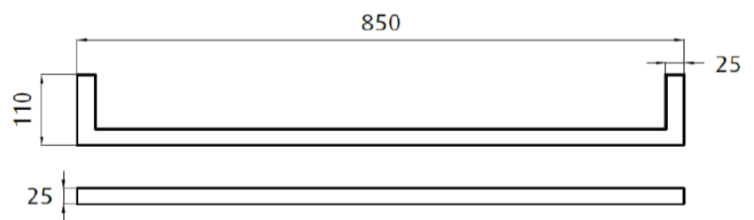

Heated Single Towel Rail 850mm ROUND Brushed Gold PVD

Product Code: HLF8511RBG

Dimensions: 850(w) x 25(h) x 110(d) mm

Features:

- Easy To Install
- Available in 3 PVD Finishes
- 304 Grade PVD Stainless Steel
- Low Voltage power design allows for installation almost anywhere in your bathroom.

Note: Manufacturing tolerances could cause variances of ± 5 mm.

Additional Information:

- 12 Volt Electricity, 50Hz, 14 Watts
 - Available in 600mm wide
 - Right Hand Hard Wire Only
- Heated Single Rails Sold Individually
- Spacing Between Rails are 75mm or 150mm
- Minimum 2 – Maximum 4 Rails Per In Wall Fixing Kit.
- In Wall Fixing Kit MUST Be Purchased Separately (Code: H-FB)
- This rail should be installed in a landscape direction one on top of the other